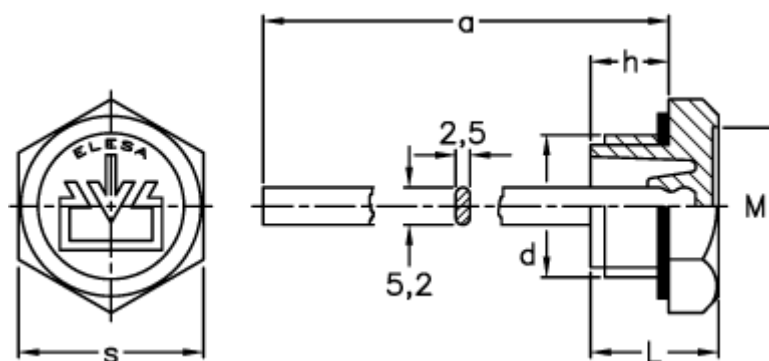

Data Sheet

Article number: 2311059517

Description: E+G Oil fill plug, w/breather hole
TCD.26x1,5+a, black

Measures

a	= 195
d	= M26x1,5
h	= 12
L	= 20
M	= 25.0
s	= 32
Tightening torque N m = 10 til 12	